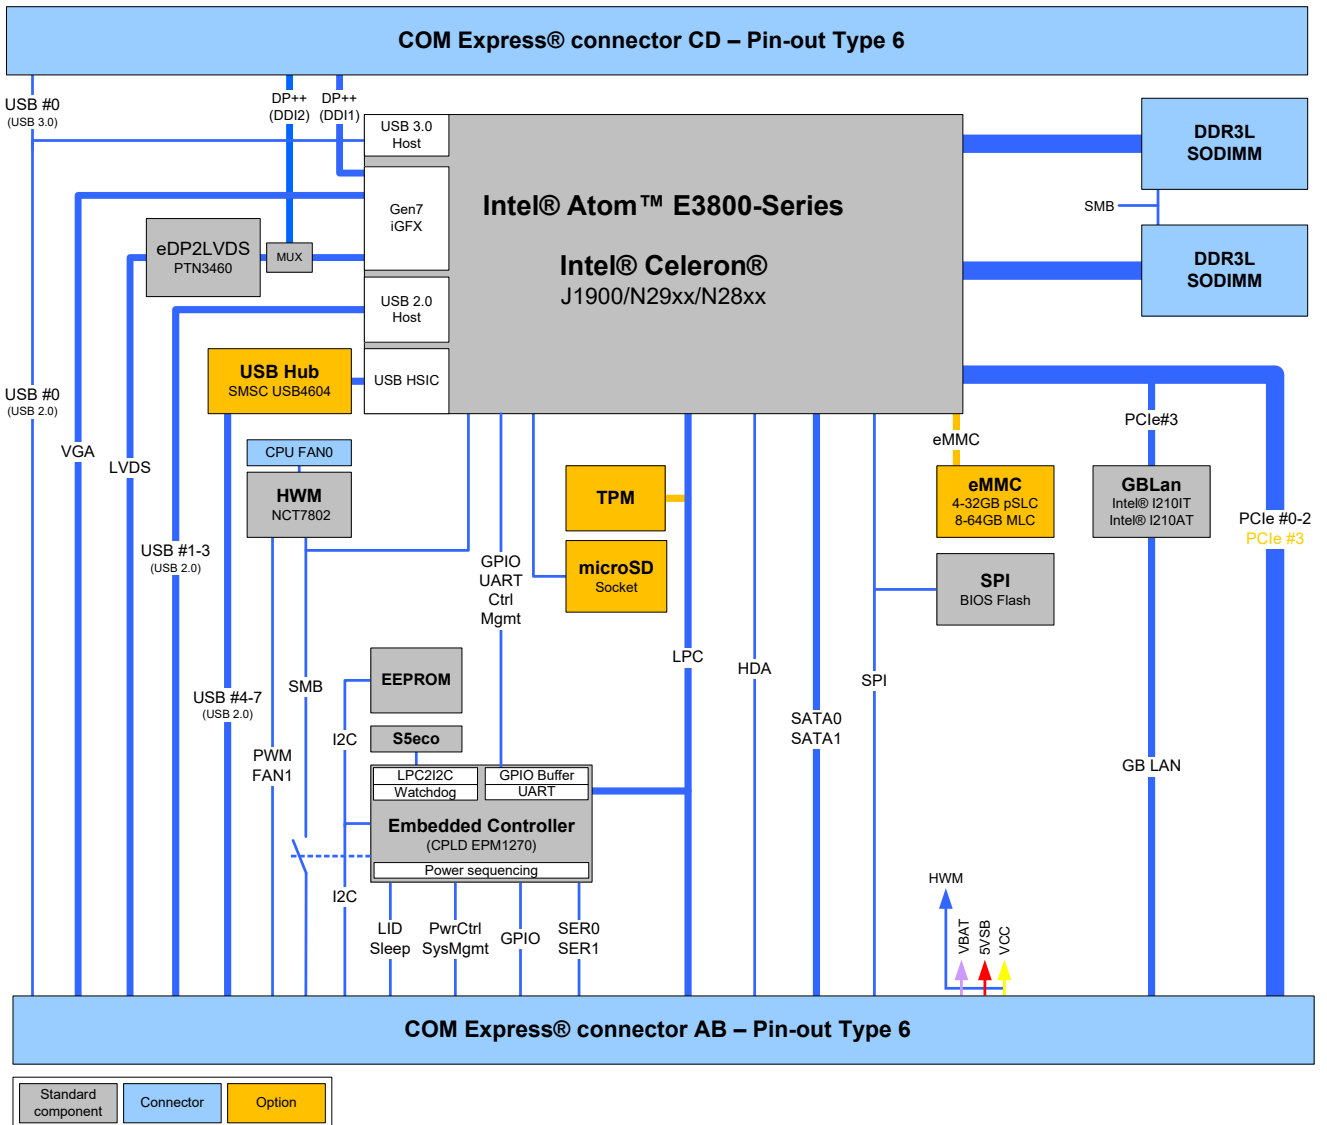

► BLOCKDIAGRAM

► GLOBAL HEADQUARTERS

Kontron Europe GmbH

Gutenbergstraße 2
85737 Ismaning, Germany
Tel.: +49 821 4086-0
Fax: +49 821 4086-111
info@kontron.com

www.kontron.com